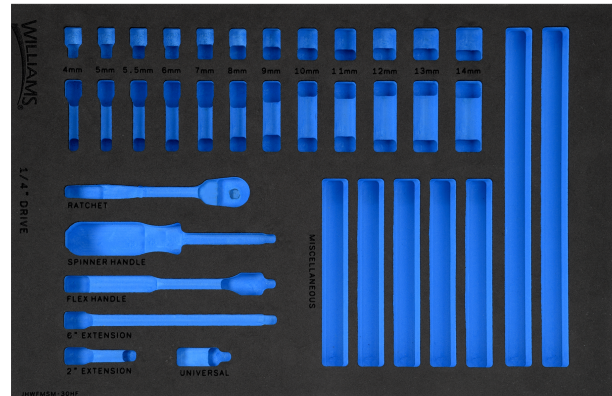

JHWFMSM-30HF13FM
1/3 Foam Drawer Insert Only for 30
piece 1/4 Drive 6 Point Metric
Shallow & Deep Sockets & Drive
Tool Set

PRODUCT DETAILS

- Foam is laser marked
- Modular design for tool organization in your tool storage
- Foam is easy to clean and resists oils, solvents and fuels
- Finger press the end of the tool for easy retrieval
- Sets in foam are flexible and keep your tools organized
- Two color foam provides visual control to find tools easily
- Foam Only tools not included, fits JHWM-102, JHWM106A, JHWM-115, JHWM-140A, JHWM-42A, JHWM-52EHA, JHWMM-604, JHWMM-605, JHWMM-606, JHWMM-607, JHWMM-608, JHWMM-609, JHWMM-610, JHWMM-611, JHWMM-612, JHWMM-613, JHWMM-614, JHWMMD-604, JHWMMD-605, JHWMMD-606, JHWMMD-607, JHWMMD-608, JHWMMD-609, JHWMMD-610, JHWMMD-611, JHWMMD-612, JHWMMD-613 and JHWMMD-614 sold separately

PRODUCT ATTRIBUTES

Product				
JHWFMSM-30HF13FM	11-5/8 in	17-3/8 in	1-3/8 in	0.49 lb